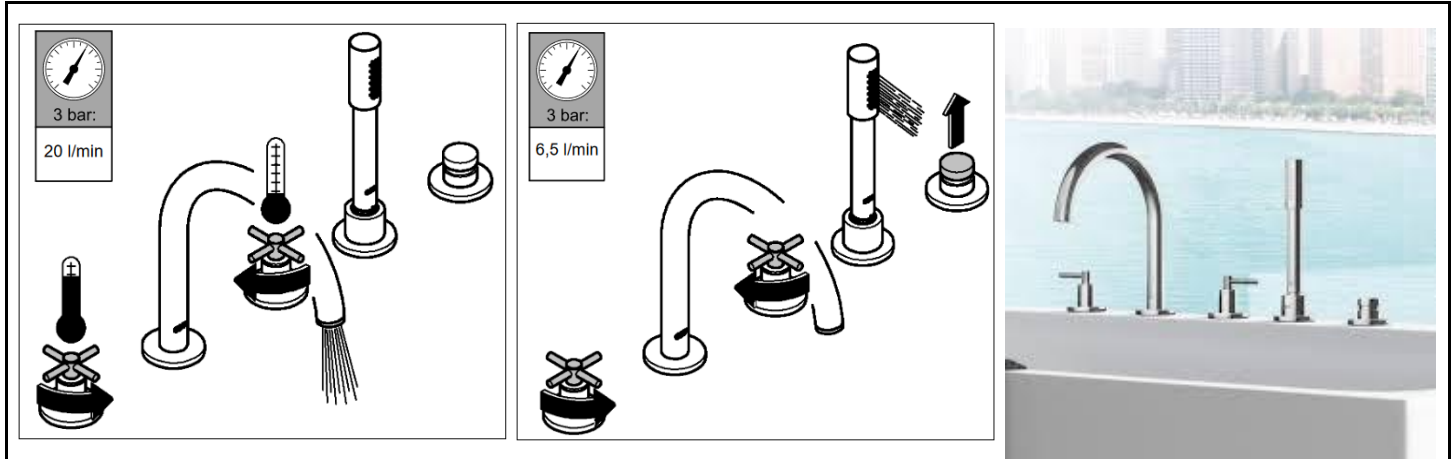

PROJECT		REF		REV	ITEM CODE	
LOCATION		DATE			PAGE	

SANITARY WARE SPECIFICATION SHEET