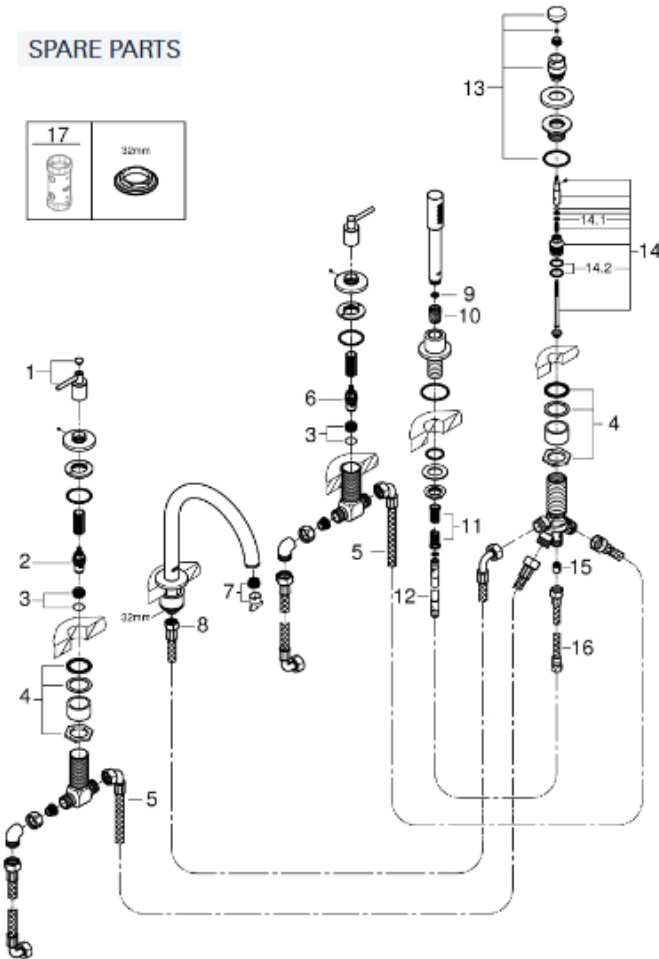

bath/shower

- Sena hand shower 6.6 l/min
- shower hose 2000 mm
- flexible connection hoses
- connection for shower hose
- protected against backflow
- can be used with 29 037 002
- Two different sets of caps included. One set with "H" and "C" marking, one set without marking.

**19922DC3    19922DA3    19922GL3    19922AL3**

Note: [YouTube \(GROHE Atrio Product\) https://www.youtube.com/watch?v=HJDtY\\_EFMdM](https://www.youtube.com/watch?v=HJDtY_EFMdM)  
[YouTube \(Grohe - Atrio\) https://www.youtube.com/watch?v=Xz20bzMrYey](https://www.youtube.com/watch?v=Xz20bzMrYey)

### SPARE PARTS

Pos.-nr.	Prod. description	Order-nr.
1	Lever handle bath	18034003
2	Ceramic headpart 3/4"	45888000
3	Valve seat 3/4"	45345000
4	Replacement kit for shank fastening	45444000
5	Connecting hose	48019000
6	Ceramic headpart 3/4"	45887000
7	Mousseur	13926000
8	Connecting hose	48018000
9	Dirt strainer	0700200M
10	Cone nut	08864000
11	Compression spring	00869000
12	Metal shower hose	28146000
13	Diverter knob	48411000
14	Diverter	45443000
14.1	Sealing washer Ø 6 x Ø 2	0128300M
14.2	Sealing washer	0120500M
15	Non-return valve	08565000
16	Connecting hose	07300000
17	Socket spanner	19332000*